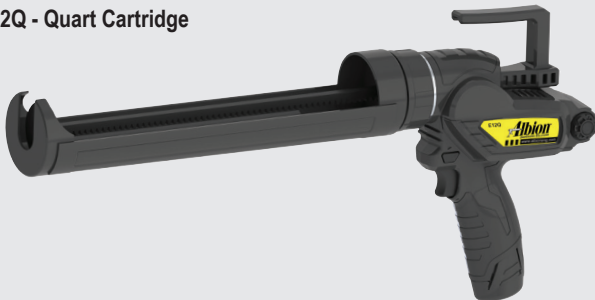

SAUSAGE & CARTRIDGE 12V CORDLESS GUNS

Bulletin 339A

The Best Just Keeps Gettin' Better!®

✓ Bulk

✓ Sausage

✓ Cartridge

✓ Multi-Component

✓ Accessories

ENJOY THE CONVENIENCE OF CORDLESS BATTERY POWER WITH NO LOSS IN SPEED

Powered by Milwaukee® REDLITHIUM™ Battery Technology

E12 - 10oz Cartridge

- **POWERFUL** – up to 400 lb_f for dispensing standard materials.
- **FAST** – Dispense a 10 oz. cartridge in 16 seconds.
- **LIGHTWEIGHT** – 30% lighter than our 18V models.
- **INCREASE PRODUCTIVITY** – Constant uniform flow of material with no oscillation under load.
- **TOTAL CONTROL** – Set maximum speed rate and fine tune with variable speed trigger.
- **NO DRIP** – Rod reverses instantly when trigger is released.

E12Q - Quart Cartridge

E12S20 - 20oz Sausage

ADDITIONAL FEATURES:

- Swivel barrel, Ladder hook pull and Puncture wire (E12 only).
- Comfortable rubber overmolded handles.
- Milwaukee® REDLITHIUM™ battery compatible, improves power accessibility in the field.
- Includes 12V Lithium-Ion battery for fade-free power (1004-3) and fast, 30-minute charger (1004-4).
- Australian (982-18), Euro (982-19) and UK (982-20) battery chargers available.