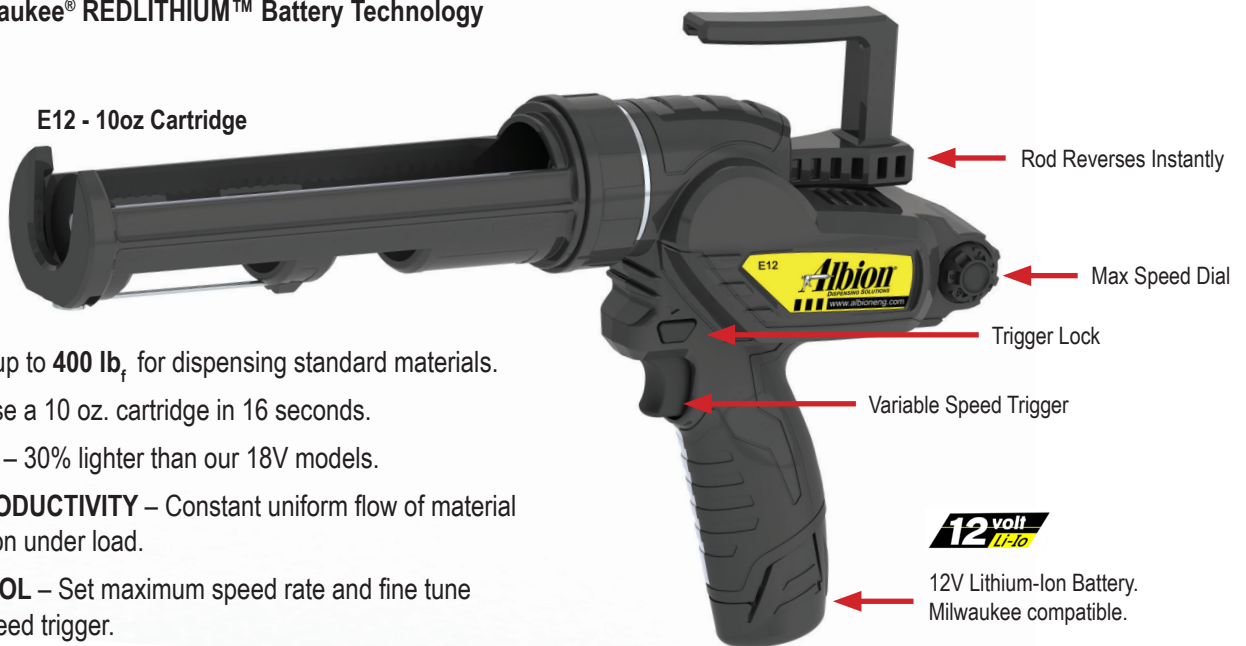

SAUSAGE & CARTRIDGE 12V CORDLESS GUNS

Bulletin 339A

The Best Just Keeps Gettin' Better!®

✓ Bulk

✓ Sausage

✓ Cartridge

✓ Multi-Component

✓ Accessories

ENJOY THE CONVENIENCE OF CORDLESS BATTERY POWER WITH NO LOSS IN SPEED

Powered by Milwaukee® REDLITHIUM™ Battery Technology

E12 - 10oz Cartridge

- **POWERFUL** – up to 400 lb_f for dispensing standard materials.
- **FAST** – Dispense a 10 oz. cartridge in 16 seconds.
- **LIGHTWEIGHT** – 30% lighter than our 18V models.
- **INCREASE PRODUCTIVITY** – Constant uniform flow of material with no oscillation under load.
- **TOTAL CONTROL** – Set maximum speed rate and fine tune with variable speed trigger.
- **NO DRIP** – Rod reverses instantly when trigger is released.

E12Q - Quart Cartridge

E12S20 - 20oz Sausage

ADDITIONAL FEATURES:

- Swivel barrel, Ladder hook pull and Puncture wire (E12 only).
- Comfortable rubber overmolded handles.
- Milwaukee® REDLITHIUM™ battery compatible, improves power accessibility in the field.
- Includes 12V Lithium-Ion battery for fade-free power (1004-3) and fast, 30-minute charger (1004-4).
- Australian (982-18), Euro (982-19) and UK (982-20) battery chargers available.